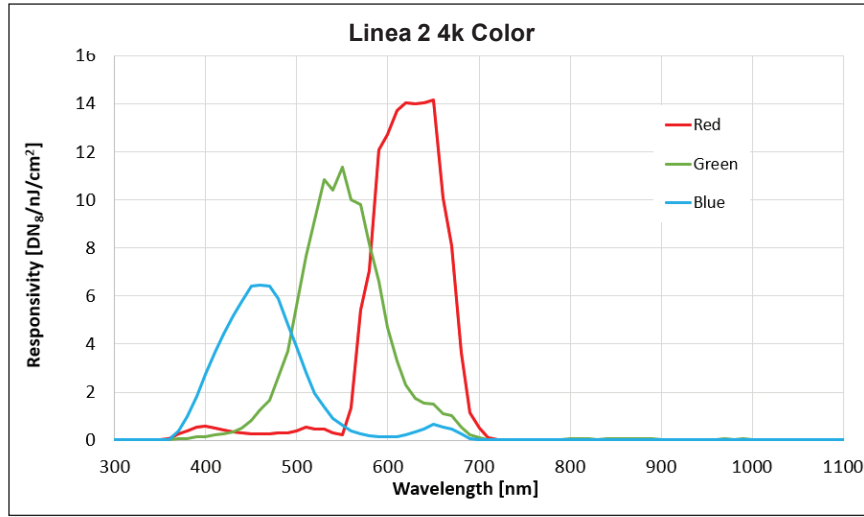

SPECIFICATIONS

FOR MORE INFORMATION CONTACT:

AMERICAS Boston, USA | +1 978-670-2000 | TDI_sales.americas@teledynedalsa.com
EUROPE Krailling, Germany | +49 89-89-54-57-3-80 | TDI_sales.europe@teledynedalsa.com
ASIA PACIFIC Tokyo, Japan | +81 3-5960-6353 | TDI_sales.asia@teledynedalsa.com
Shanghai, China | +86 21-3368-0027 | TDI_sales.asia@teledynedalsa.com

This document does not contain information whose export/transfer/disclosure is restricted by the Canadian Export Control regulation. Teledyne DALSA has its corporate offices in Waterloo, Canada. Teledyne DALSA reserves the right to make changes at any time without notice. © Teledyne DALSA.

Number: 03-070-25009-00
Revision Date: 2023 04 14