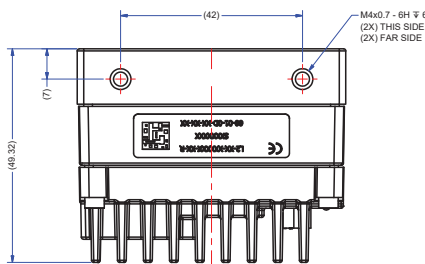

SPECIFICATIONS

FOR MORE INFORMATION CONTACT:

AMERICAS Boston, USA | +1 978-670-2000 | TDI_sales.americas@teledynedalsa.com
EUROPE Krailling, Germany | +49 89-89-54-57-3-80 | TDI_sales.europe@teledynedalsa.com
ASIA PACIFIC Tokyo, Japan | +81 3-5960-6353 | TDI_sales.asia@teledynedalsa.com
Shanghai, China | +86 21-3368-0027 | TDI_sales.asia@teledynedalsa.com

This document does not contain information whose export/transfer/disclosure is restricted by the Canadian Export Control regulation. Teledyne DALSA has its corporate offices in Waterloo, Canada. Teledyne DALSA reserves the right to make changes at any time without notice. © Teledyne DALSA.

Number: 03-070-25009-00
Revision Date: 2023 04 14