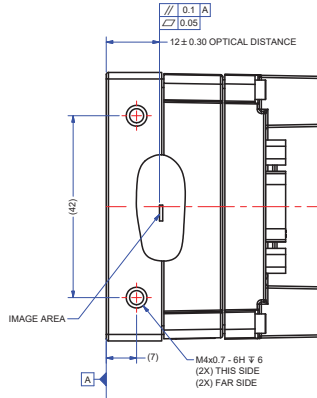

SPECIFICATIONS

FOR MORE INFORMATION CONTACT:

AMERICAS Boston, USA | +1 978-670-2000 | TDI_sales.americas@teledynedalsa.com
EUROPE Krailling, Germany | +49 89-89-54-57-3-80 | TDI_sales.europe@teledynedalsa.com
ASIA PACIFIC Tokyo, Japan | +81 3-5960-6353 | TDI_sales.asia@teledynedalsa.com
Shanghai, China | +86 21-3368-0027 | TDI_sales.asia@teledynedalsa.com

This document does not contain information whose export/transfer/disclosure is restricted by the Canadian Export Control regulation. Teledyne DALSA has its corporate offices in Waterloo, Canada. Teledyne DALSA reserves the right to make changes at any time without notice. © Teledyne DALSA.

Number: 03-070-25009-00
Revision Date: 2023 04 14