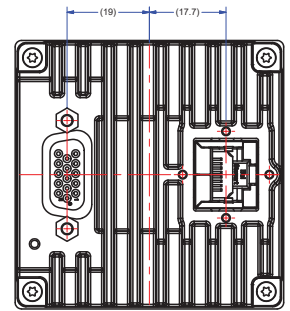

SPECIFICATIONS

FOR MORE INFORMATION CONTACT:

AMERICAS Boston, USA | +1 978-670-2000 | TDI_sales.americas@teledynedalsa.com
EUROPE Krailling, Germany | +49 89-89-54-57-3-80 | TDI_sales.europe@teledynedalsa.com
ASIA PACIFIC Tokyo, Japan | +81 3-5960-6353 | TDI_sales.asia@teledynedalsa.com
Shanghai, China | +86 21-3368-0027 | TDI_sales.asia@teledynedalsa.com

This document does not contain information whose export/transfer/disclosure is restricted by the Canadian Export Control regulation. Teledyne DALSA has its corporate offices in Waterloo, Canada. Teledyne DALSA reserves the right to make changes at any time without notice. © Teledyne DALSA.

Number: 03-070-25009-00
Revision Date: 2023 04 14