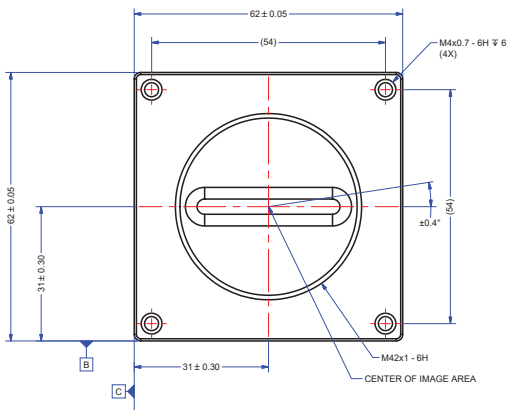

SPECIFICATIONS

FOR MORE INFORMATION CONTACT:

AMERICAS Boston, USA | +1 978-670-2000 | TDI_sales.americas@teledynedalsa.com
EUROPE Krailling, Germany | +49 89-89-54-57-3-80 | TDI_sales.europe@teledynedalsa.com
ASIA PACIFIC Tokyo, Japan | +81 3-5960-6353 | TDI_sales.asia@teledynedalsa.com
Shanghai, China | +86 21-3368-0027 | TDI_sales.asia@teledynedalsa.com

This document does not contain information whose export/transfer/disclosure is restricted by the Canadian Export Control regulation. Teledyne DALSA has its corporate offices in Waterloo, Canada. Teledyne DALSA reserves the right to make changes at any time without notice. © Teledyne DALSA.

Number: 03-070-25009-00
Revision Date: 2023 04 14