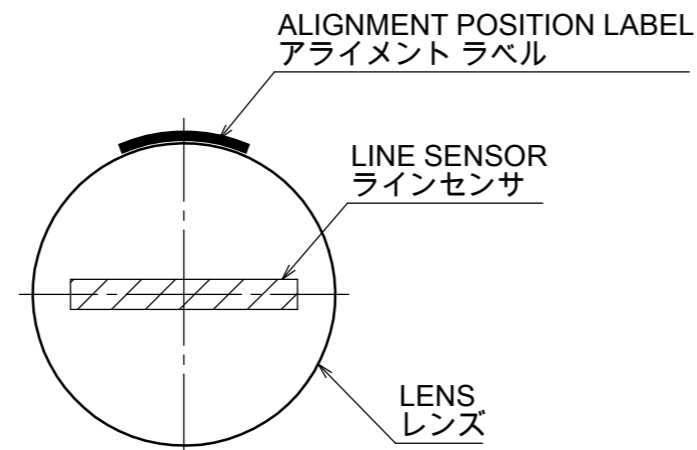

MOUNT LOCK SCREW
(M2.6 HEX SOCKET HEAD CAP SCREW)

(O/I=448)

WD=286.6

(TUBE LENGTH=82.4)

FFD=79

FOV = ϕ 172.6

IMAGE CIRCLE = ϕ 67

IRIS LOCK SCREW

IRIS RING

ϕ 63
 ϕ 55
M52x0.75
(FILTER
THREAD)

16 11 8
5.6
7
0
0

PRODUCT NAME

#####

ALIGNMENT LABEL

NAME LABEL

S/N LABEL

26.4

19

106.1

- 1) In order to enable the best resolution of lens,
align the lens position as shown below.
最良の解像を得るために、レンズとラインセンサは
下図の向きに配置してください

FOCUL LENGTH : 94.2

MAGNIFICATION: 0.388x

Fno: 4 - 22

Model Name : ML-LS9040-67V70-038
MORITEX CORPORATION